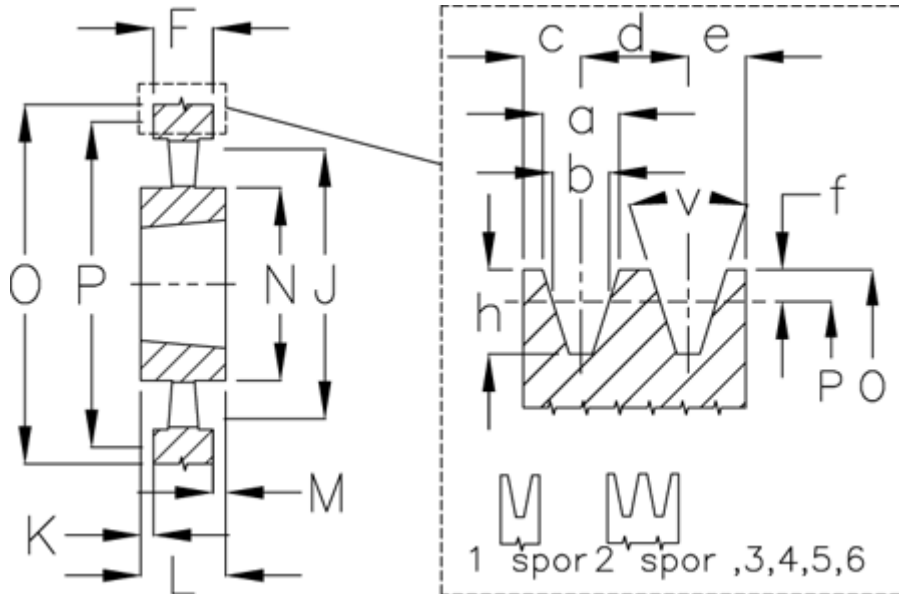

Article number: 604112125003

Description: V-belt pulley SPC 1250/3 TL5050

Measures

a	= 22.0	For bush	= 5050	O	= 1259.6
b	= 19.0	h	= 23.8	P	= 1250
Bush ζ max	= 125	J	= 1187	Type	= SPC
c	= 17.0	K	= 21	v	= 38 grader
d	= 25.5	L	= 127		
e	= 17.0	m	= 21.0		
f	= 4.8	N	= 267		
F	= 85	Number of ribs	= 3		